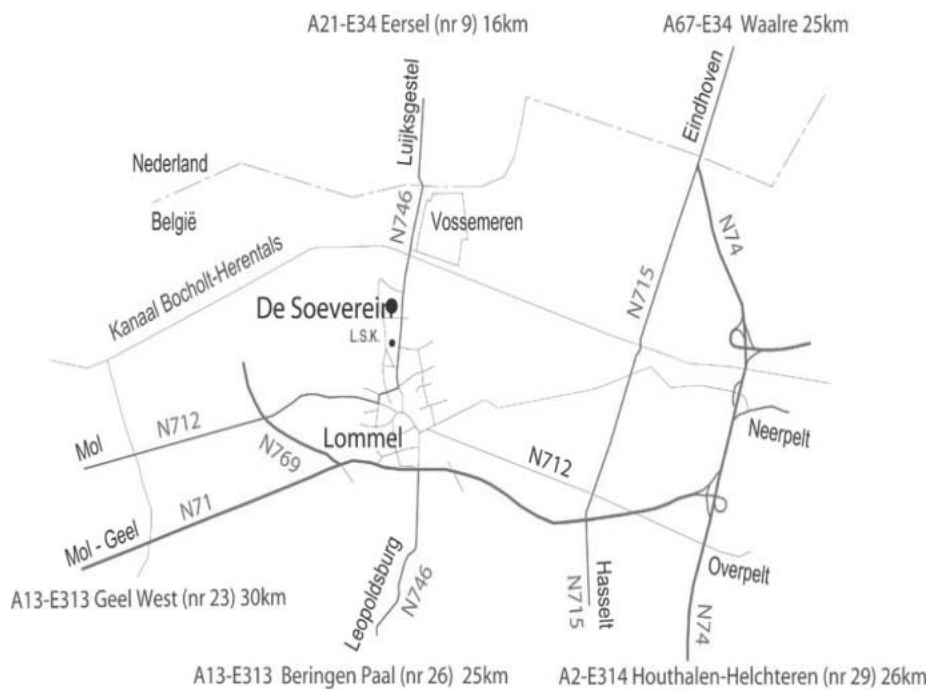

www.centerparcs.com